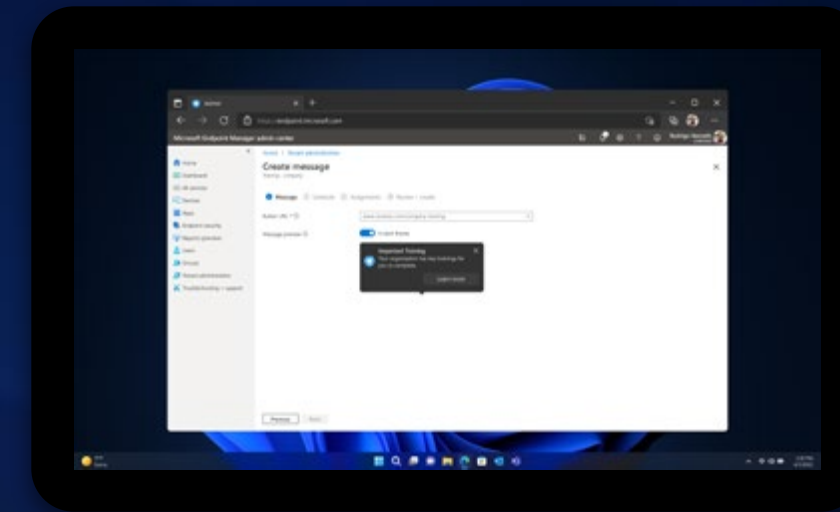

Windows 11 Pro
and Intel vPro®:

Manage with familiar IT tools

99.6%

of applications are
compatible with
Windows 11.*

Upgrade with confidence

Microsoft App Assure provides application compatibility assistance free of charge to organizations of any size.⁶

Hardware Level Control

With Intel vPro, IT can access PCs at the hardware level to support or repair when software is not enough.

Get your teams up and running quickly

Windows Autopilot for zero-touch deployment simplifies remote device provisioning.⁴