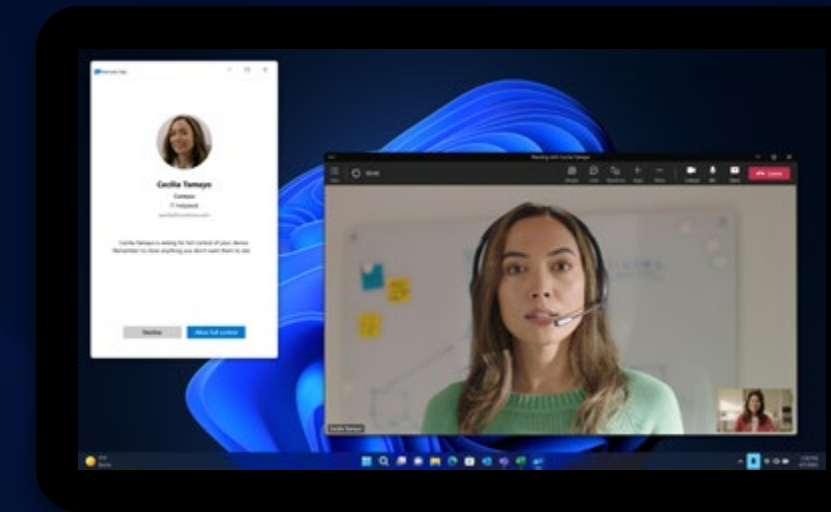

Hardware Level Control

With Intel vPro, IT can access PCs at the hardware level to support or repair when software is not enough.

Get your teams up and running quickly

Windows Autopilot for zero-touch deployment simplifies remote device provisioning.⁴

Send targeted messages

IT admin can send organizational messages to specific devices using configurable tools including templates with the company logo.⁷

Manage in the cloud

Remote help enables IT to provide secure, real-time support through the cloud.⁷