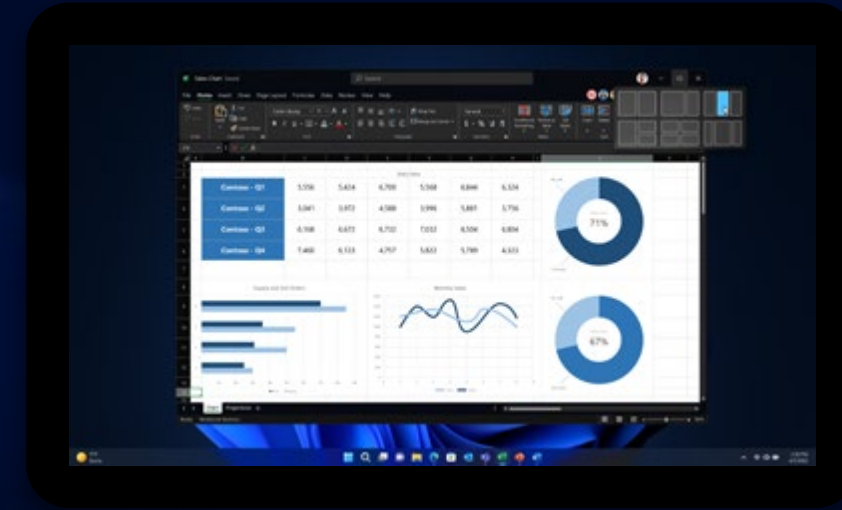

Windows 11 Pro
and Intel vPro®:

Work better not harder

Get organized in a snap

Snap layouts help you organize open apps with pre-configured layouts that intelligently adapt to the size and dimension of your screen.¹⁰