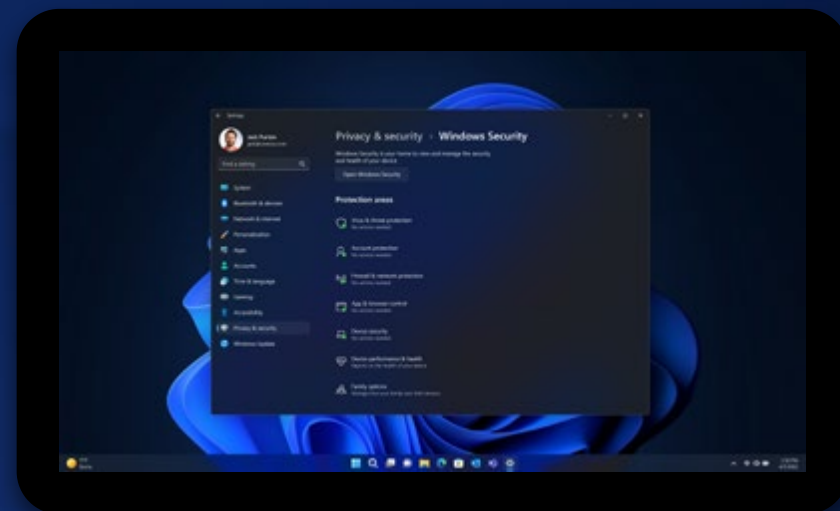

75%

of respondents said they feel their systems are more secure when using Intel vPro.¹

84%

of surveyed SMB IT Pros agree Windows 11 provides improved continuous protection.²

A screenshot of a case study for ITC Secure. The main headline reads "Cyber security company uses Windows 11 security features to transform operations". The text describes how ITC Secure upgraded to Windows 11 Enterprise to improve its hybrid working environment. A quote from Matt Fernandes, Head of Cloud Security at ITC Secure, states: "Windows 11 in unison with features from the Azure Cloud Security stack have been a real game changer; our distributed security analysts are empowered to connect and collaborate from anywhere." The bottom of the slide lists details: Products and Services (Windows 11, Microsoft Endpoint Manager), Organization Size (100 employees), Industry (Other), Country (United Kingdom), and Business Need (Enabling a hybrid workforce). The ITC Secure and Windows logos are also present.

Windows 11 Pro
and Intel vPro®:

Protect data and access, anywhere

Go passwordless

Windows presence sensing signs you in when you approach, and locks when you leave.³

Keep devices up-to-date

Deliver security updates through the cloud with Windows Update for Business.

Guard against threats

Intel® Threat Detection Technology uses AI-based threat detection to identify early indicators of attacks.

Optimize protection

Virtualization-based security and Hypervisor-Protected Code Integrity come enabled.