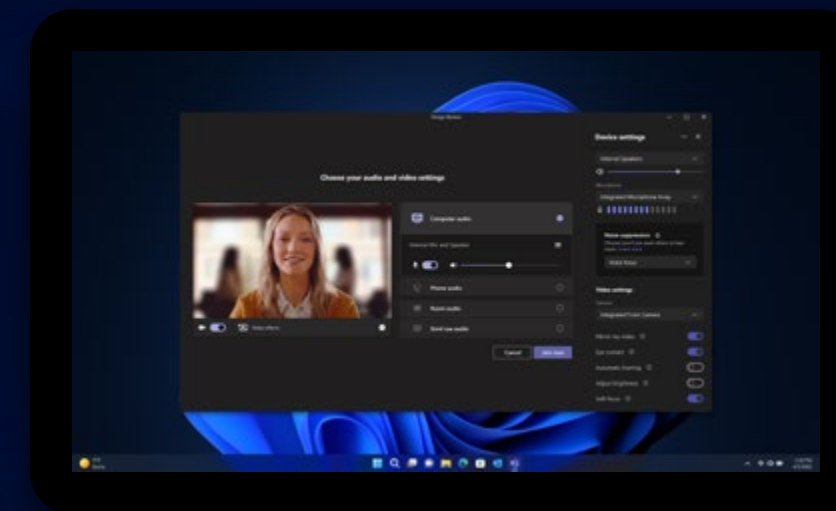

Create custom desktops

Easily organized custom desktops and tabbed File Explorer help you work smarter.

Improve your focus

A simplified and streamlined UI offers an immersive workflow experience.

Simplified interface

A simplified and streamlined UI offers an immersive workflow experience.¹¹

Smarter videoconferencing

Built-in, intelligent camera effects and taskbar control help you look and sound your best in meetings.¹²