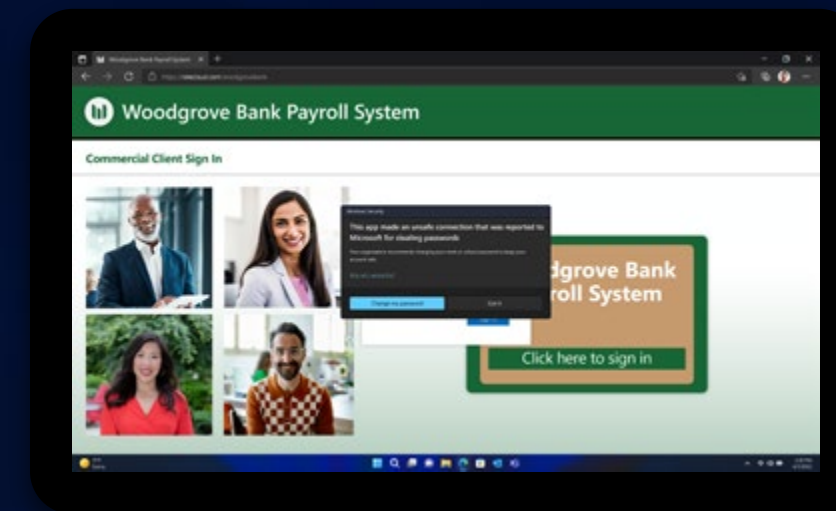

Defend against phishing

Enhanced phishing protection helps thwart credential theft.