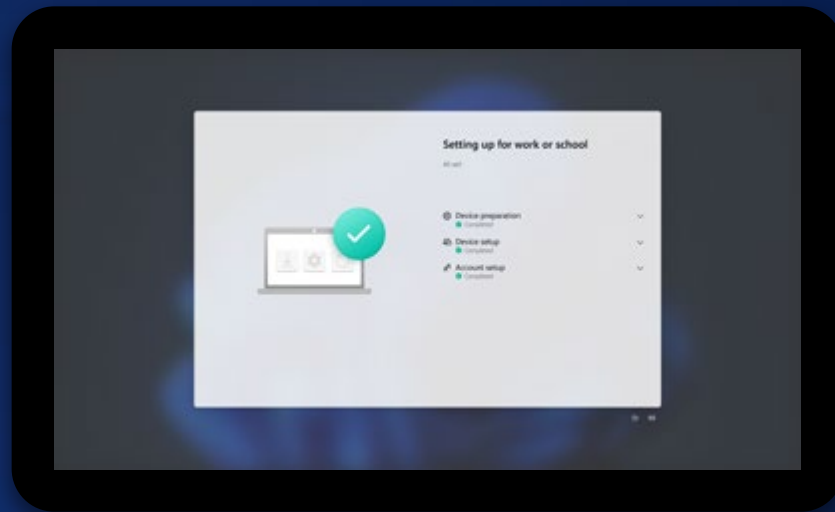

Hardware Level Control

With Intel vPro, IT can access PCs at the hardware level to support or repair when software is not enough.

Get your teams up and running quickly

Windows Autopilot for zero-touch deployment simplifies remote device provisioning.⁴