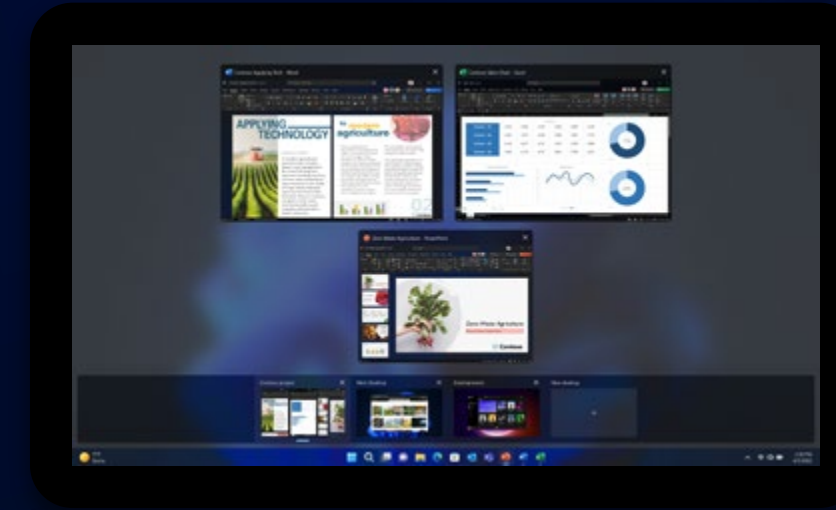

95%

of surveyed organizations say teams are efficient or very efficient when using Intel vPro hardware.¹

Windows 11 Pro
and Intel vPro®:

Work better not harder

Get organized in a snap

Snap layouts help you organize open apps with pre-configured layouts that intelligently adapt to the size and dimension of your screen.¹⁰

Create custom desktops

Easily organized custom desktops and tabbed File Explorer help you work smarter.

Improve your focus

A simplified and streamlined UI offers an immersive workflow experience.

Simplified interface

A simplified and streamlined UI offers an immersive workflow experience.¹¹

Smarter videoconferencing

Built-in, intelligent camera effects and taskbar control help you look and sound your best in meetings.¹²