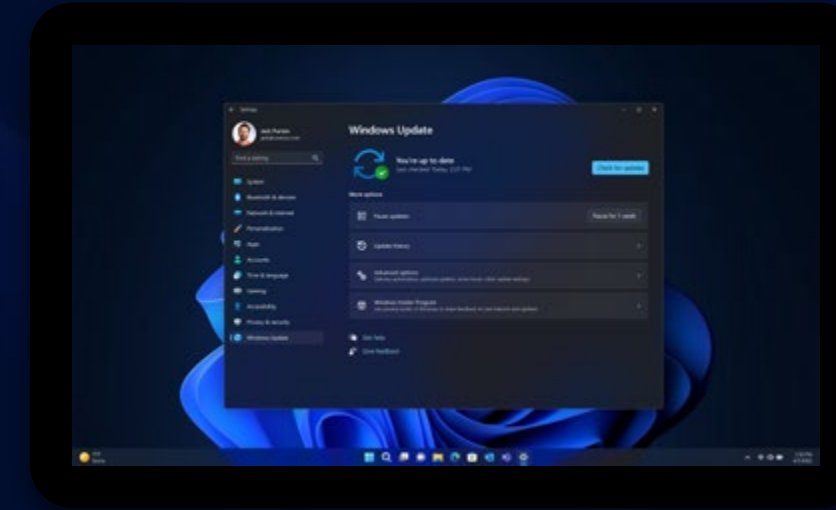

Keep devices up-to-date

Deliver security updates through the cloud with Windows Update for Business.